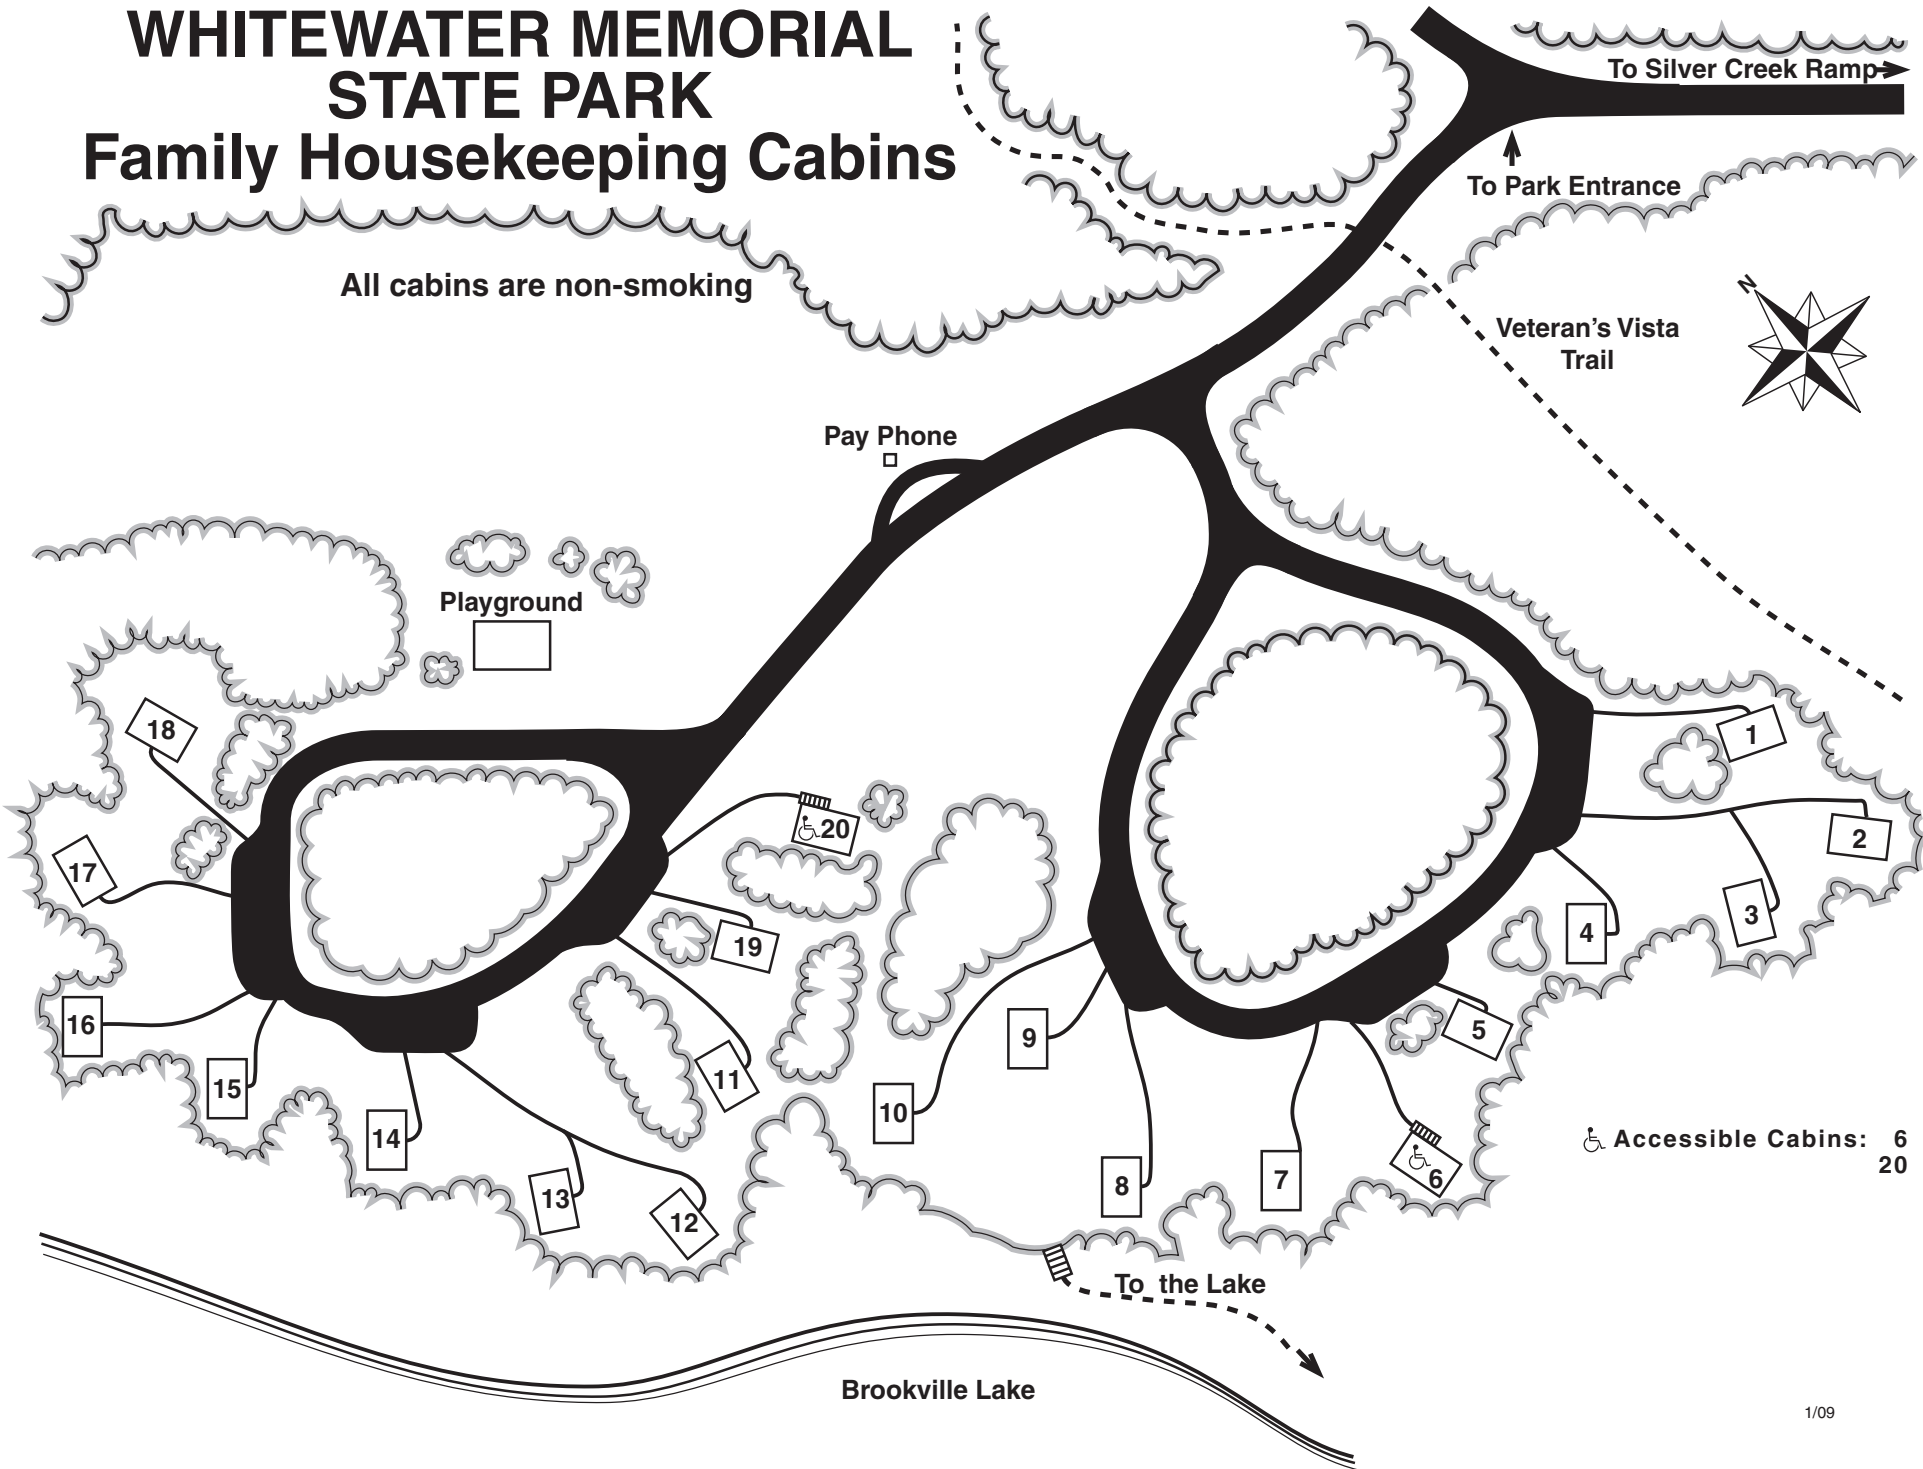

WHITEWATER MEMORIAL STATE PARK

Family Housekeeping Cabins

All cabins are non-smoking

Pay Phone

Playground

To Silver Creek Ramp →

To Park Entrance ↑

Veteran's Vista Trail

♿ Accessible Cabins: 6
20

Brookville Lake