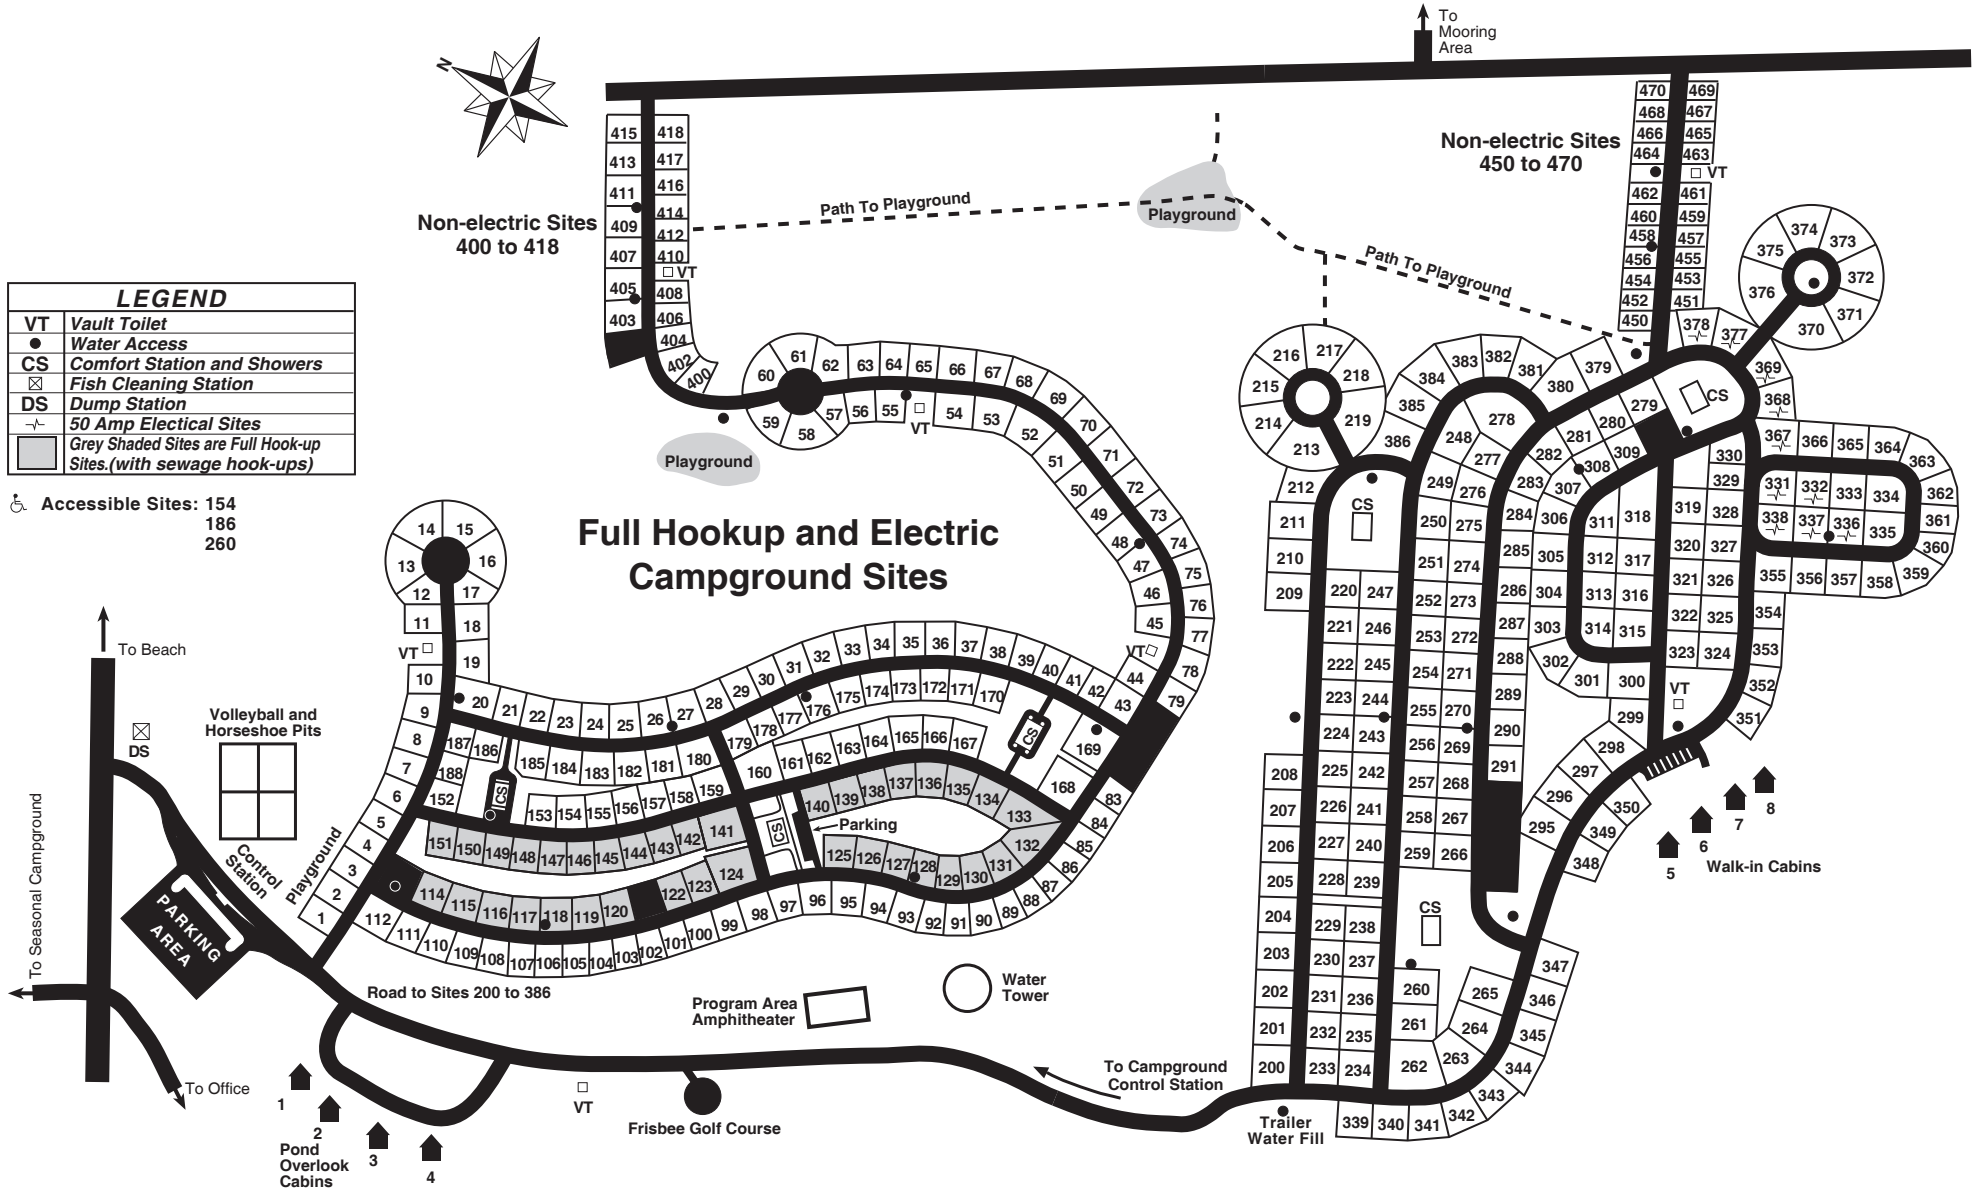

# MISSISSINEWA LAKE

## Full Hookup, Electric and Non-Electric

**LEGEND**

VT	Vault Toilet
●	Water Access
CS	Comfort Station and Showers
☒	Fish Cleaning Station
DS	Dump Station
⚡	50 Amp Electrical Sites
■	Grey Shaded Sites are Full Hook-up Sites (with sewage hook-ups)

- ♿ Accessible Sites: 154, 186, 260